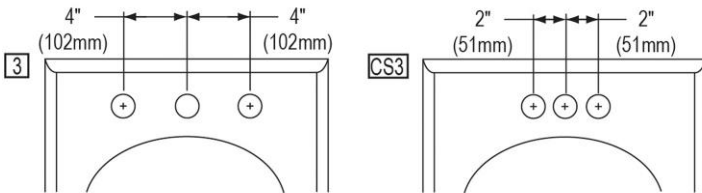

PRODUCT SPECIFICATIONS

Elkay Stainless Steel 18" x 17-1/16" x 5-9/16" Wall Hung Lavatory Sink. Sink is manufactured from 18 gauge 304 Stainless Steel with a Buffed Satin finish, Rear Center drain placement.

Material:	304 Stainless Steel
Finish:	Buffed Satin
Gauge:	18
Number of Bowls:	1
Sink Dimensions:	18" x 17-1/16" x 15-3/8"
Bowl 1 Dimensions:	13-5/8" x 10-1/8" x 5-13/16"
Drainboard Location:	No drainboard
Backsplash Height:	5.6875
Drain Size:	1-1/2" (38mm)
Drain Location:	Rear Center

Hole Drilling Configurations:

1-1/4" (32mm) Diameter Faucet Holes For CS3 Hole Model
1-1/2" (38mm) Diameter Faucet Holes For 3 Hole Model

A Century of Tradition and Quality.

For more than 100 years, Elkay has been making innovative products and providing exceptional customer care. We take pride in offering plumbing products that make life easier, inspire change and leave the world a better place.