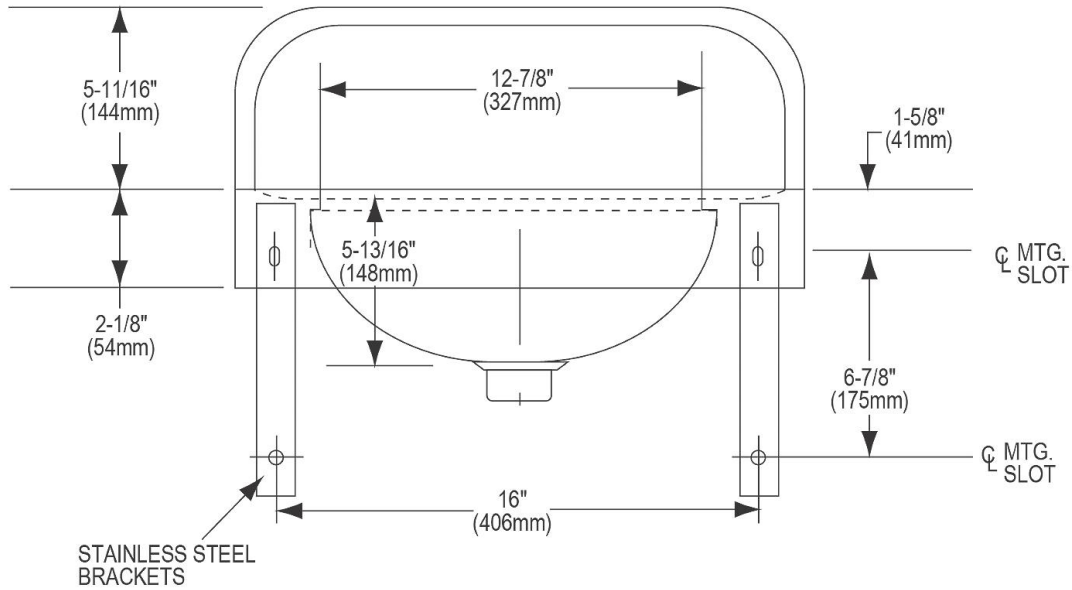

In keeping with our policy of continuing product improvement, Elkay reserves the right to change product specifications without notice. Please visit elkay.com for the most current version of Elkay product specification sheets. This specification describes an Elkay product with design, quality, and functional benefits to the user. When making a comparison of other producers' offerings, be certain these features are not overlooked.