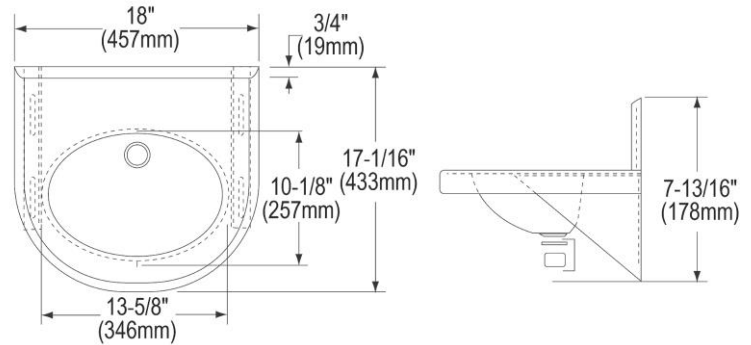

PART: _____ QTY: _____
PROJECT: _____
CONTACT: _____
DATE: _____
NOTES: _____
APPROVAL: _____

In keeping with our policy of continuing product improvement, Elkay reserves the right to change product specifications without notice. Please visit elkay.com for the most current version of Elkay product specification sheets. This specification describes an Elkay product with design, quality, and functional benefits to the user. When making a comparison of other producers' offerings, be certain these features are not overlooked.