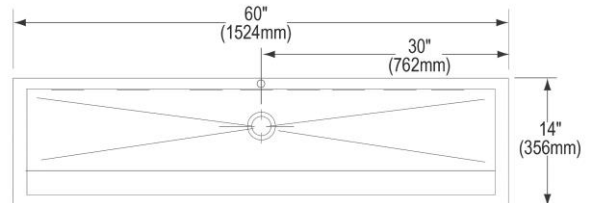

Included with Product: EUH6014 urinal,
one LK177 strainer

AMERICAN PRIDE. A LIFETIME TRADITION.
Like your family, the Elkay family has values and traditions that endure. For almost a century, Elkay has been a family-owned and operated company, providing thousands of jobs that support our families and communities.

Product Compliance: ASME A112.19.3/CSA B45.4
Buy American Act
Accessory: ASME A112.18.2/CSA B125.2

[Clean and Care Manual (PDF)](#)
[Warranty (PDF)](#)