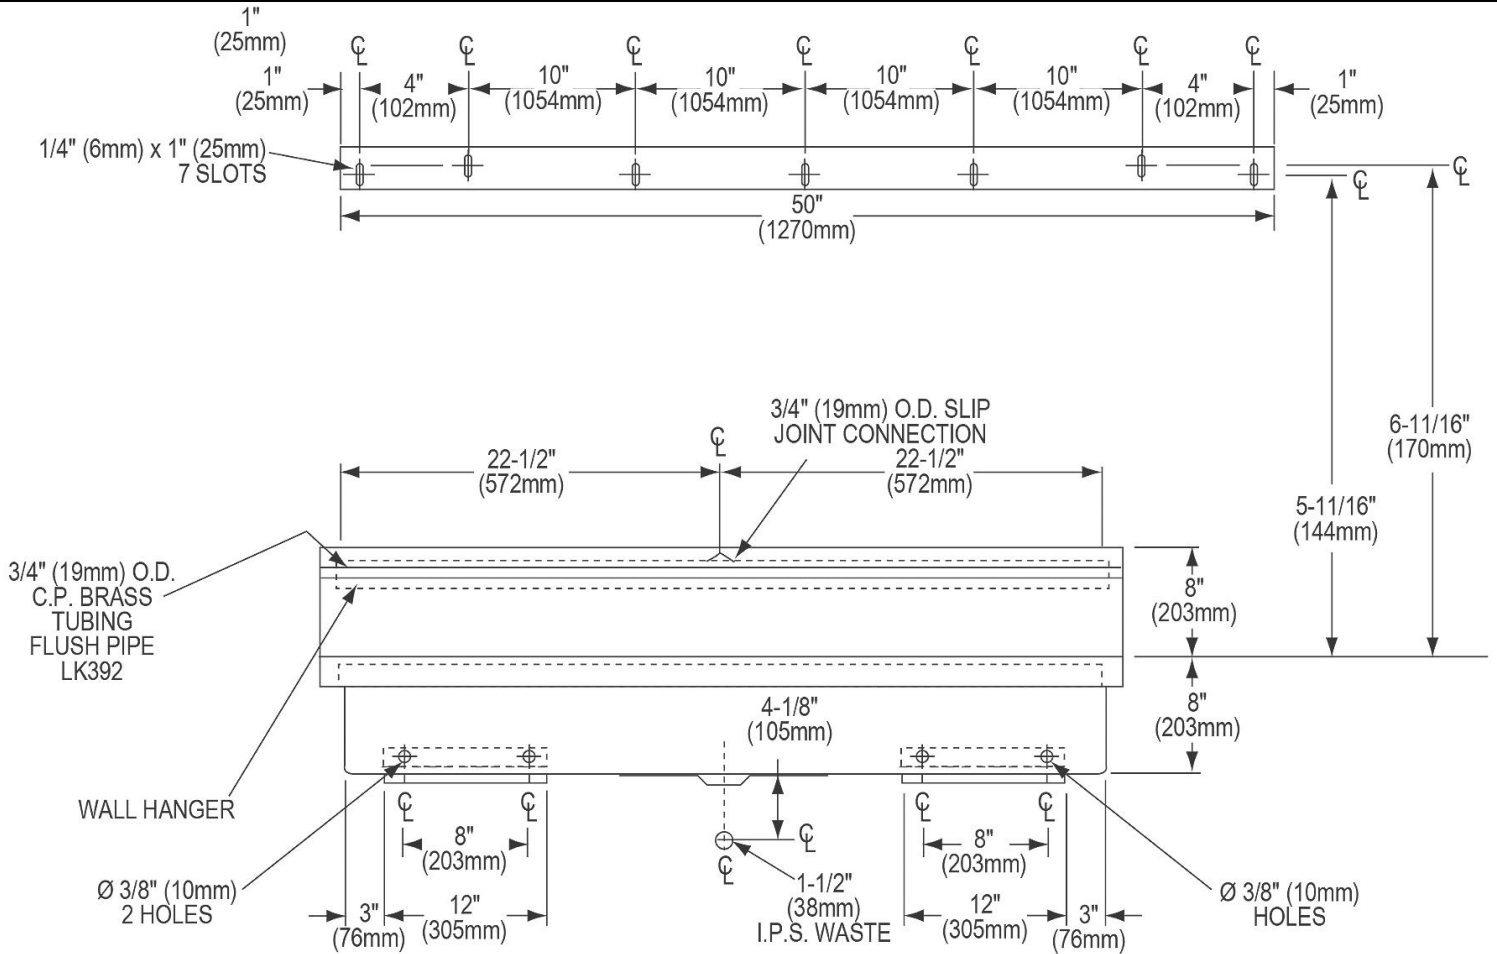

In keeping with our policy of continuing product improvement, Elkay reserves the right to change product specifications without notice. Please visit elkay.com for the most current version of Elkay product specification sheets. This specification describes an Elkay product with design, quality, and functional benefits to the user. When making a comparison of other producers' offerings, be certain these features are not overlooked.