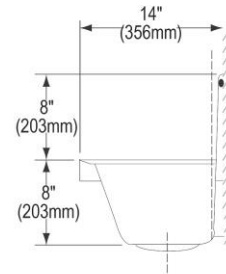

Included with Product: EUH6014 urinal,
one LK177 strainer

AMERICAN PRIDE. A LIFETIME TRADITION.
Like your family, the Elkay family has values and traditions that endure. For almost a century, Elkay has been a family-owned and operated company, providing thousands of jobs that support our families and communities.

Product Compliance: ASME A112.19.3/CSA B45.4
Buy American Act
Accessory: ASME A112.18.2/CSA B125.2

[Clean and Care Manual (PDF)](#)
[Warranty (PDF)](#)