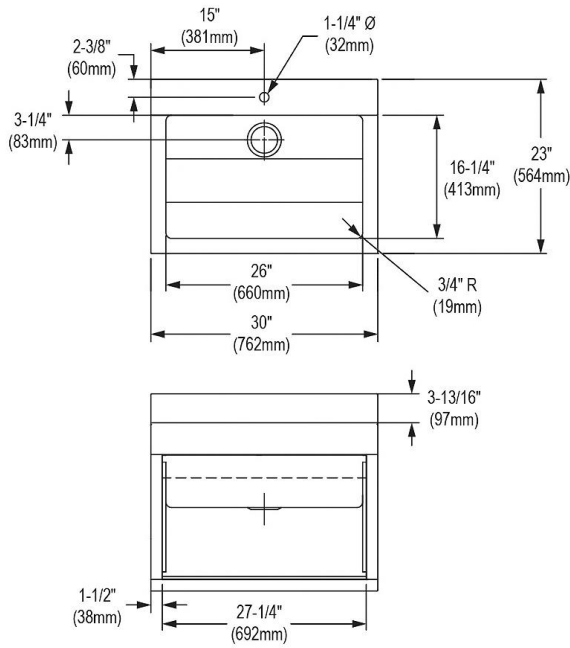

In keeping with our policy of continuing product improvement, Elkay reserves the right to change product specifications without notice. Please visit elkay.com for the most current version of Elkay product specification sheets. This specification describes an Elkay product with design, quality, and functional benefits to the user. When making a comparison of other producers' offerings, be certain these features are not overlooked.