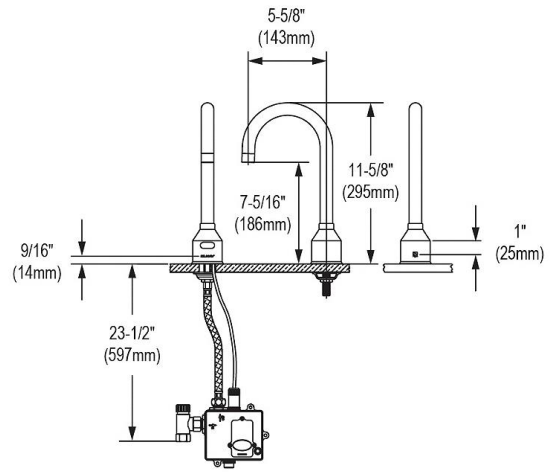

In keeping with our policy of continuing product improvement, Elkay reserves the right to change product specifications without notice. Please visit elkay.com for the most current version of Elkay product specification sheets. This specification describes an Elkay product with design, quality, and functional benefits to the user. When making a comparison of other producers' offerings, be certain these features are not overlooked.