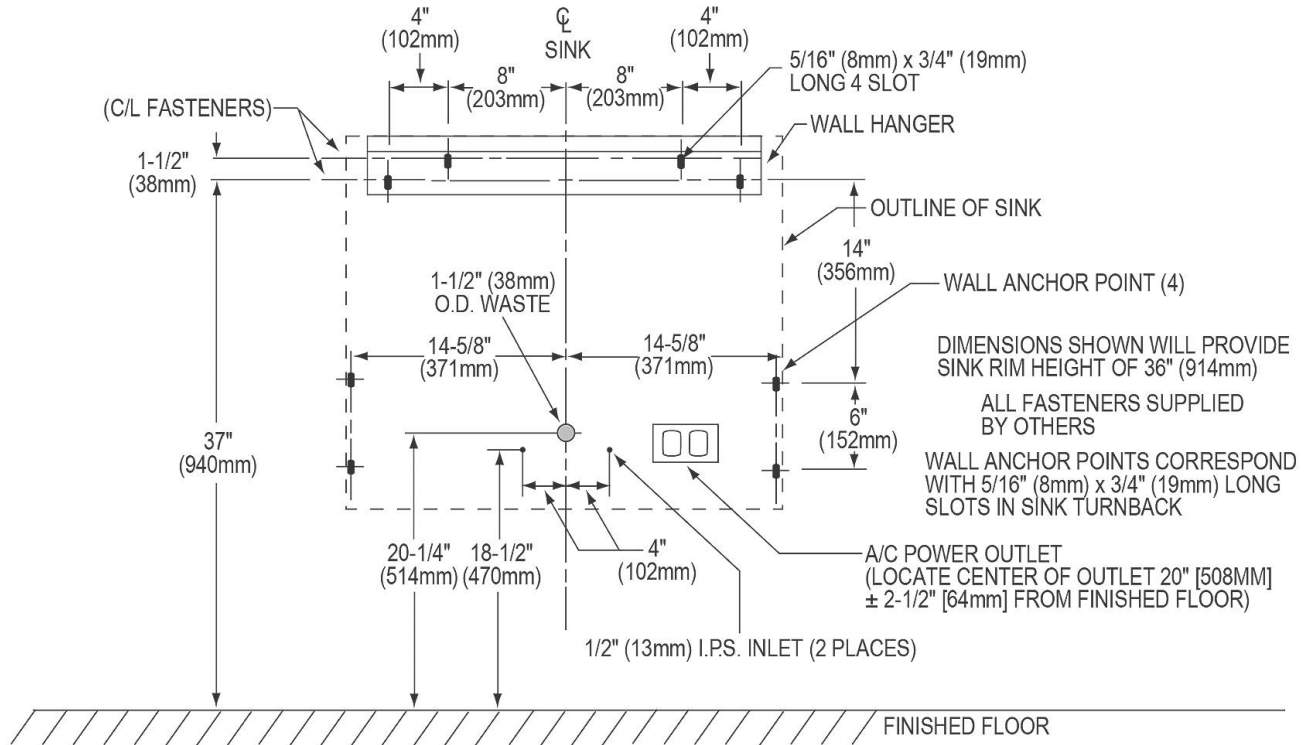

FIG. 1

SINGLE STATION ROUGH-IN

In keeping with our policy of continuing product improvement, Elkay reserves the right to change product specifications without notice. Please visit elkay.com for the most current version of Elkay product specification sheets. This specification describes an Elkay product with design, quality, and functional benefits to the user. When making a comparison of other producers' offerings, be certain these features are not overlooked.