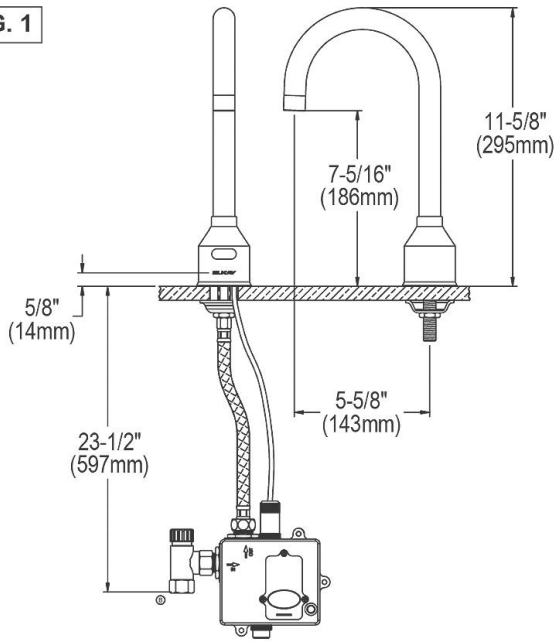

LKB721C SENSOR FAUCET