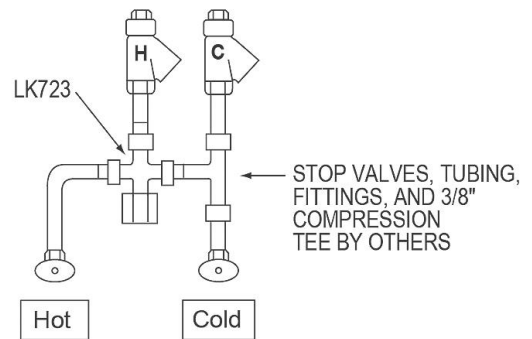

FIG. 1

LKB721C SENSOR FAUCET

SINGLE STATION ROUGH-IN

FIG. 2

LKB721C SENSOR FAUCET WITH LK723 THERMOSTATIC MIXING VALVE

In keeping with our policy of continuing product improvement, Elkay reserves the right to change product specifications without notice. Please visit elkay.com for the most current version of Elkay product specification sheets. This specification describes an Elkay product with design, quality, and functional benefits to the user. When making a comparison of other producers' offerings, be certain these features are not overlooked.