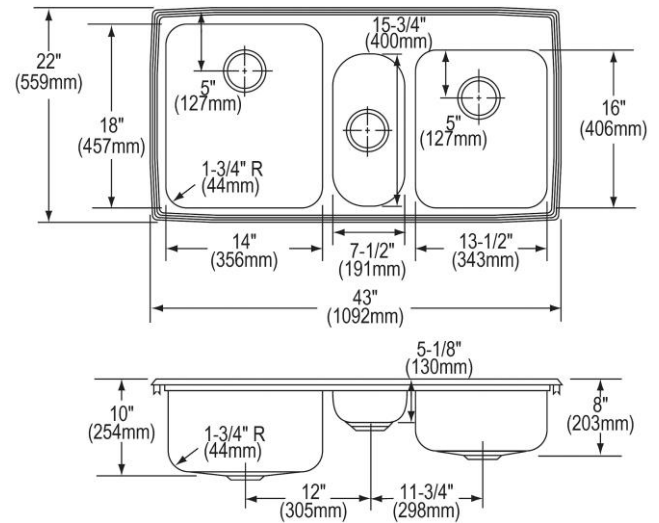

A Century of Tradition and Quality. For more than 100 years, Elkay has been making innovative products and providing exceptional customer care. We take pride in offering plumbing products that make life easier, inspire change and leave the world a better place.

Product Compliance: ASME A112.19.3/CSA B45.4

Sinks are listed by IAPMO® as meeting the applicable requirements of the Uniform Plumbing Code®, International Plumbing Code®, and National Plumbing Code of Canada.

[Clean and Care Manual (PDF)](#)
[Installation Instructions (PDF) - 1000005236](#)
[Warranty (PDF)](#)