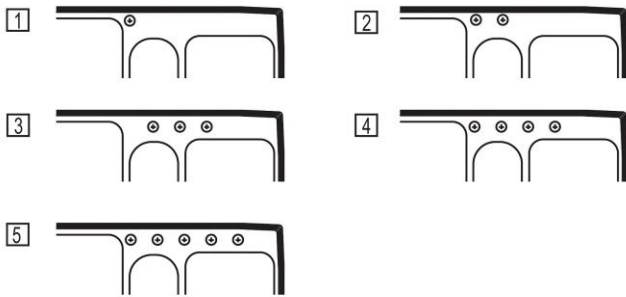

PRODUCT SPECIFICATIONS

Lustertone[®] Classic Stainless Steel 43" x 22" x 10" Triple Bowl Drop-in Sink. Sink is manufactured from 18 gauge 304 Stainless Steel with a Lustrous Satin finish, Sides and Bottom pads.

Installation Type:	Drop-in
Material:	304 Stainless Steel
Finish:	Lustrous Satin
Gauge:	18
Sound Deadening:	Sides and Bottom pads
Number of Bowls:	3
Sink Dimensions:	43" x 22" x 10"
Bowl 1 Dimensions:	14" x 18" x 9-7/8"
Bowl 2 Dimensions:	7-1/2" x 15-3/4" x 5"
Bowl 3 Dimensions:	13-1/2" x 16" x 7-7/8"
Drain Size:	3-1/2" (89mm)
Minimum Cabinet Size:	48"
Mounting Hardware:	Part # 64090014 included for countertops up to 3/4" (19mm) thick
Template Included:	No
Cutout Template #:	1000001286

Template is available for download at elkay.com. CAD software will be required to open the template.

Cutout Dimensions for Drop-in Installation:

42-3/8" x 21-3/8" (1076mm x 543mm) with 1-1/2" (38mm) corner radius

Hole Drilling Configurations:

1-1/2" (38mm) Diameter Faucet Holes on 4" (102mm) Centers

A Century of Tradition and Quality. For more than 100 years, Elkay has been making innovative products and providing exceptional customer care. We take pride in offering plumbing products that make life easier, inspire change and leave the world a better place.