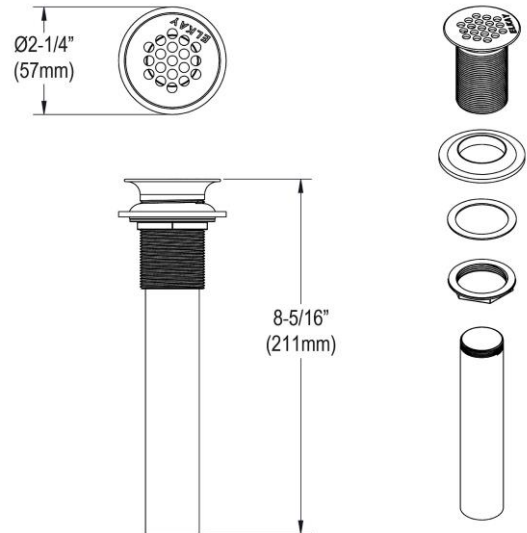

PART: _____ QTY: _____

PROJECT: _____

CONTACT: _____

DATE: _____

NOTES: _____

APPROVAL: _____

In keeping with our policy of continuing product improvement, Elkay reserves the right to change product specifications without notice. Please visit elkay.com for the most current version of Elkay product specification sheets. This specification describes an Elkay product with design, quality, and functional benefits to the user. When making a comparison of other producers' offerings, be certain these features are not overlooked.