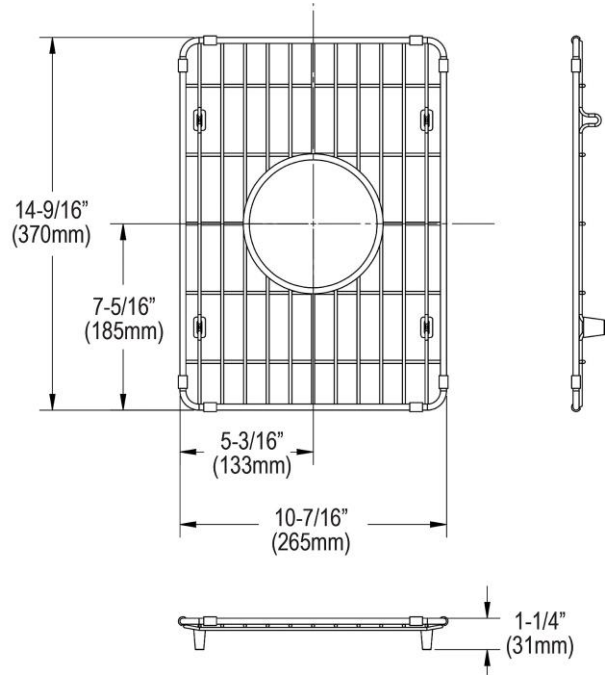

Material:	Stainless Steel
Dimensions:	10-7/16" x 14-9/16" x 1-5/16"

AMERICAN PRIDE. A LIFETIME TRADITION.
Like your family, the Elkay family has values and traditions that endure. For almost a century, Elkay has been a family-owned and operated company, providing thousands of jobs that support our families and communities.

[Clean and Care Manual (PDF)](#)

[Clean and Care Manual (PDF)](#)

[Warranty (PDF)](#)