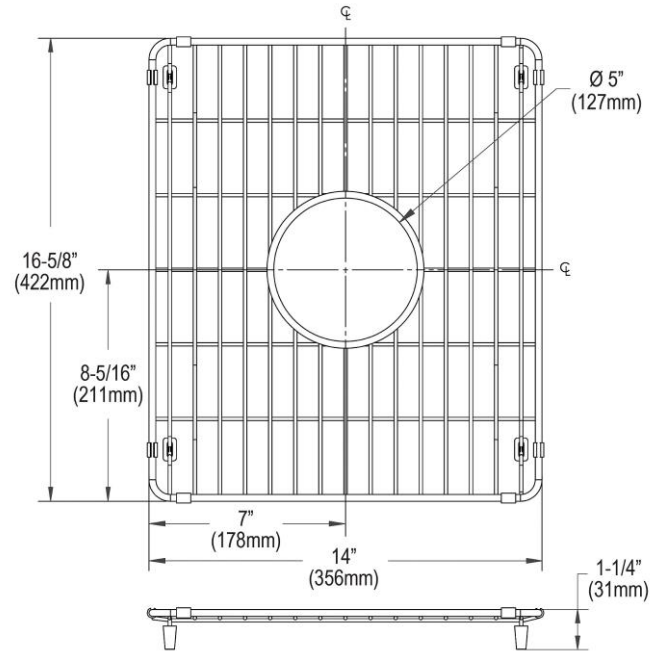

Material:	Stainless Steel
Dimensions:	14" x 16-5/8" x 1-3/8"

AMERICAN PRIDE. A LIFETIME TRADITION. Like your family, the Elkay family has values and traditions that endure. For almost a century, Elkay has been a family-owned and operated company, providing thousands of jobs that support our families and communities.

[Clean and Care Manual (PDF)](#)

[Clean and Care Manual (PDF)](#)

[Warranty (PDF)](#)