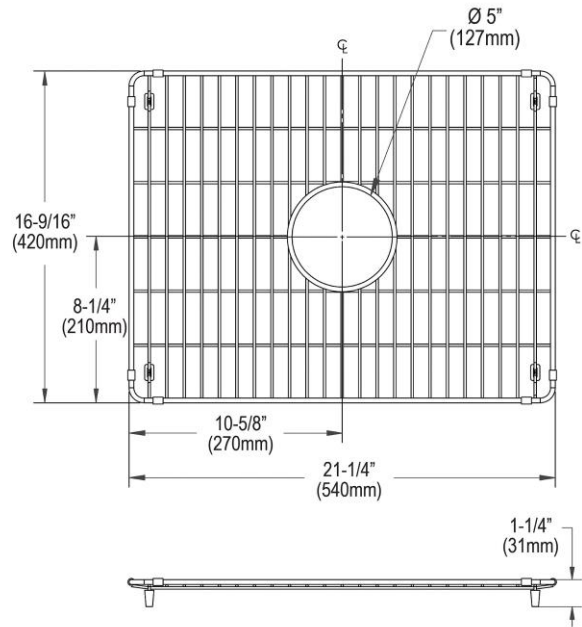

Material:	Stainless Steel
Dimensions:	21-1/4" x 16-9/16" x 1-3/8"

AMERICAN PRIDE. A LIFETIME TRADITION.
Like your family, the Elkay family has values and traditions that endure. For almost a century, Elkay has been a family-owned and operated company, providing thousands of jobs that support our families and communities.

- [Clean and Care Manual (PDF)](#)
- [Clean and Care Manual (PDF)](#)
- [Warranty (PDF)](#)