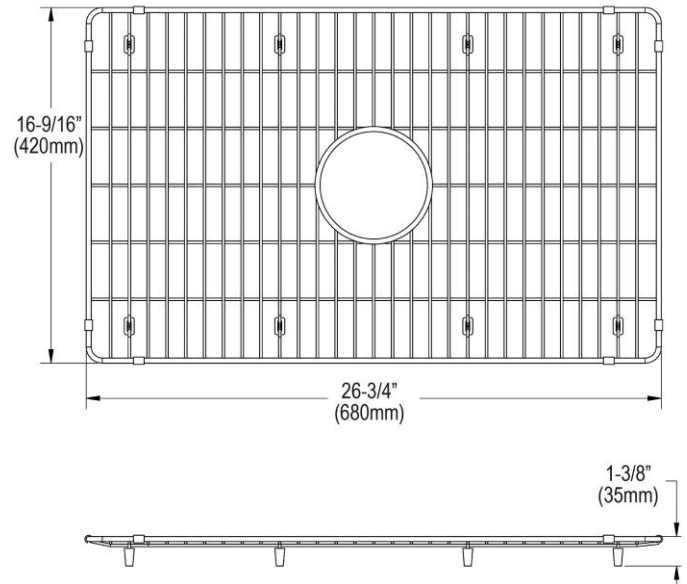

PART: _____ QTY: _____

PROJECT: _____

CONTACT: _____

DATE: _____

NOTES: _____

APPROVAL: _____

In keeping with our policy of continuing product improvement, Elkay reserves the right to change product specifications without notice. Please visit elkay.com for the most current version of Elkay product specification sheets. This specification describes an Elkay product with design, quality, and functional benefits to the user. When making a comparison of other producers' offerings, be certain these features are not overlooked.