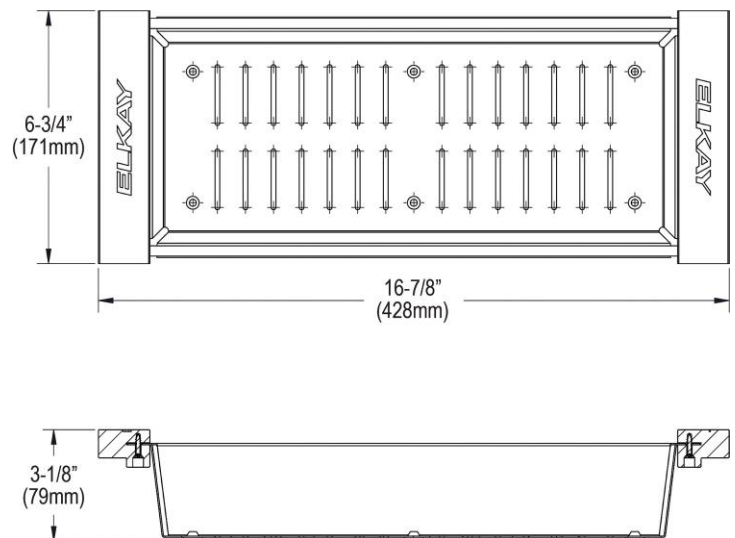

Material:	Stainless Steel
Finish:	Polished Satin
Dimensions:	16-7/8" x 6-3/4" x 3-1/8"

AMERICAN PRIDE. A LIFETIME TRADITION.
Like your family, the Elkay family has values and traditions that endure. For almost a century, Elkay has been a family-owned and operated company, providing thousands of jobs that support our families and communities.

[Clean and Care Manual (PDF)](#)

[Clean and Care Manual (PDF)](#)

[Warranty (PDF)](#)