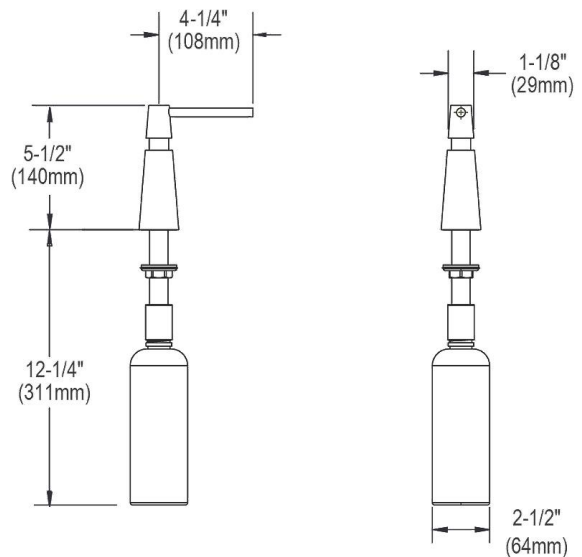

PART: _____ QTY: _____

PROJECT: _____

CONTACT: _____

DATE: _____

NOTES: _____

APPROVAL: _____

In keeping with our policy of continuing product improvement, Elkay reserves the right to change product specifications without notice. Please visit elkay.com for the most current version of Elkay product specification sheets. This specification describes an Elkay product with design, quality, and functional benefits to the user. When making a comparison of other producers' offerings, be certain these features are not overlooked.