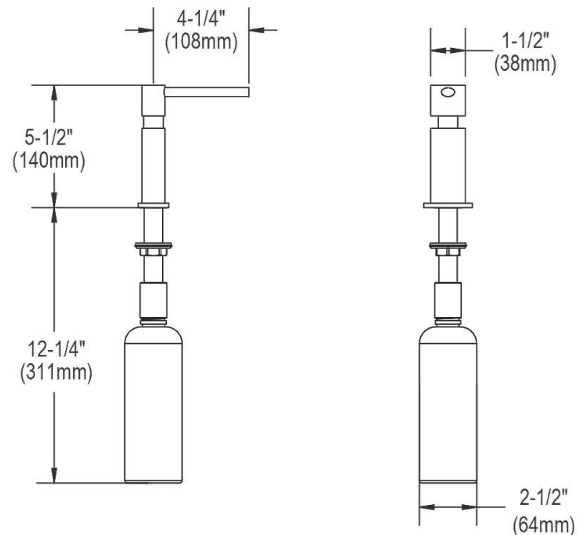

In keeping with our policy of continuing product improvement, Elkay reserves the right to change product specifications without notice. Please visit elkay.com for the most current version of Elkay product specification sheets. This specification describes an Elkay product with design, quality, and functional benefits to the user. When making a comparison of other producers' offerings, be certain these features are not overlooked.