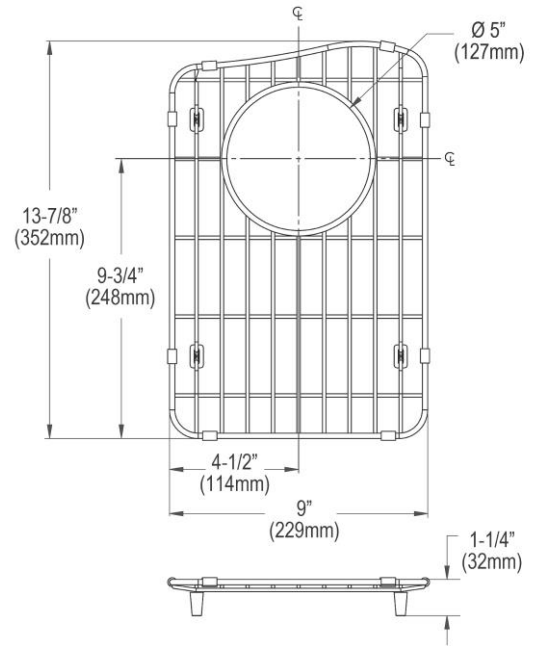

Material:	Stainless Steel
Finish:	Polished Stainless Steel
Dimensions:	9-5/8" x 14-5/8" x 1"
Fits Bowl Size(s):	11-1/2" x 16-13/16"

Special Note: For bowls with rear center drain opening.

AMERICAN PRIDE. A LIFETIME TRADITION. Like your family, the Elkay family has values and traditions that endure. For almost a century, Elkay has been a family-owned and operated company, providing thousands of jobs that support our families and communities.

[Clean and Care Manual (PDF)](#)

[Clean and Care Manual (PDF)](#)

[Warranty (PDF)](#)