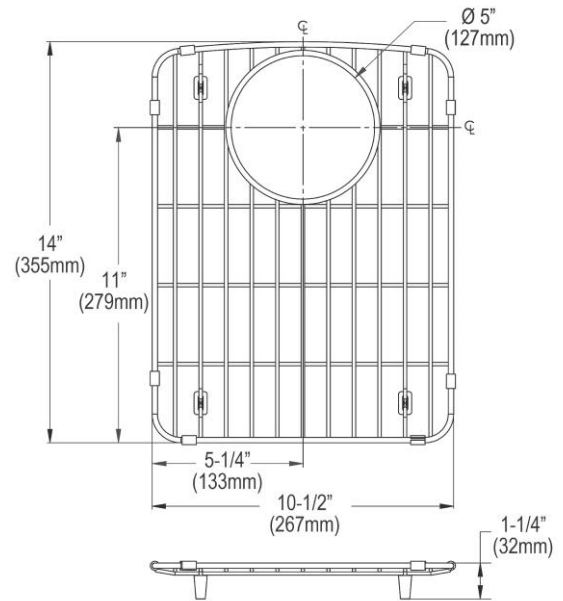

Material:	Stainless Steel
Finish:	Polished Stainless Steel
Dimensions:	11" x 14-5/8" x 1"
Fits Bowl Size(s):	13-1/8" x 16-5/8"

Special Note: For bowls with rear center drain opening.

AMERICAN PRIDE. A LIFETIME TRADITION. Like your family, the Elkay family has values and traditions that endure. For almost a century, Elkay has been a family-owned and operated company, providing thousands of jobs that support our families and communities.

[Clean and Care Manual (PDF)](#)

[Clean and Care Manual (PDF)](#)

[Warranty (PDF)](#)