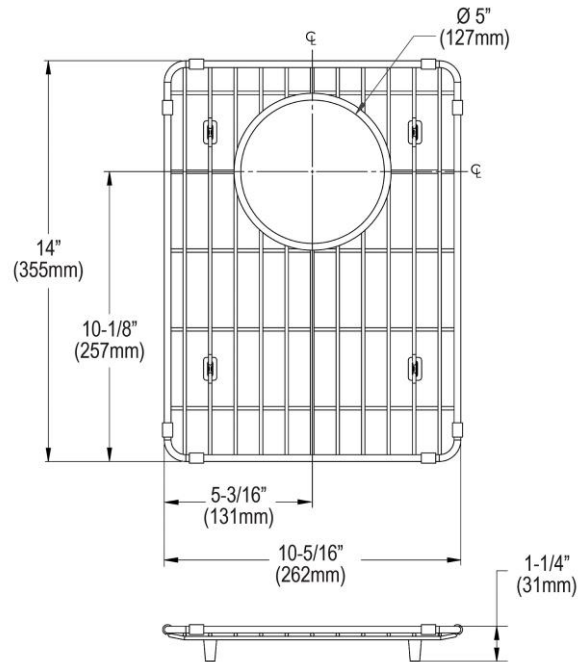

Material:	Stainless Steel
Dimensions:	10-5/16" x 14" x 1-1/4"
Fits Bowl Size(s):	16-1/2" x 16-1/2"

Special Note: For bowls with rear center drain opening.

AMERICAN PRIDE. A LIFETIME TRADITION. Like your family, the Elkay family has values and traditions that endure. For almost a century, Elkay has been a family-owned and operated company, providing thousands of jobs that support our families and communities.

[Clean and Care Manual (PDF)](#)

[Clean and Care Manual (PDF)](#)

[Warranty (PDF)](#)