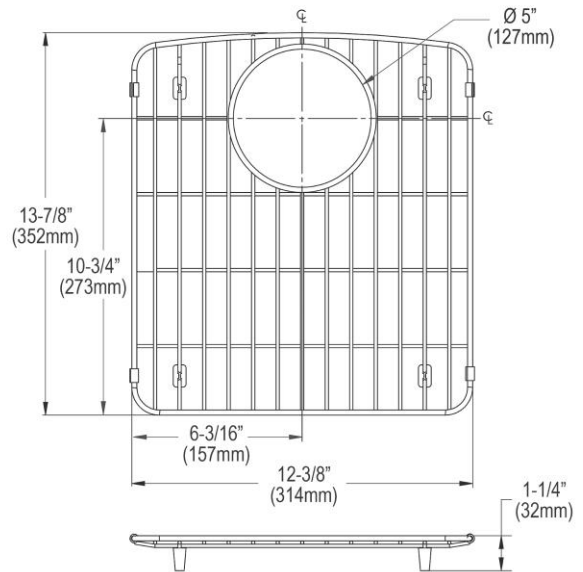

PART: _____ QTY: _____

PROJECT: _____

CONTACT: _____

DATE: _____

NOTES: _____

APPROVAL: _____

In keeping with our policy of continuing product improvement, Elkay reserves the right to change product specifications without notice. Please visit elkay.com for the most current version of Elkay product specification sheets. This specification describes an Elkay product with design, quality, and functional benefits to the user. When making a comparison of other producers' offerings, be certain these features are not overlooked.