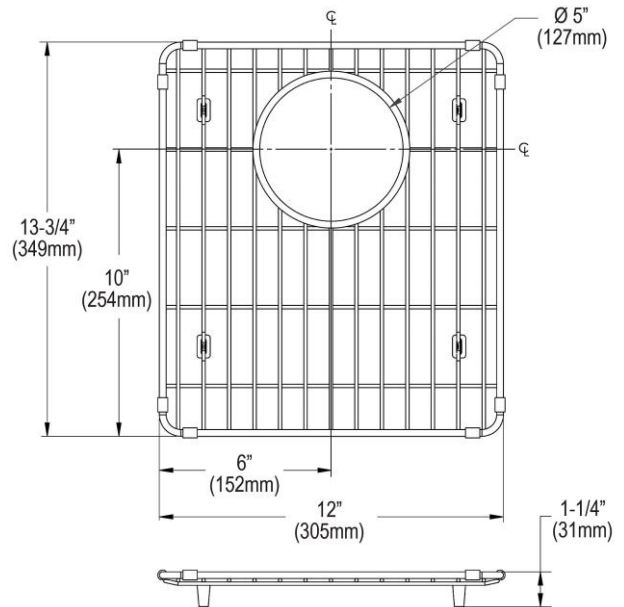

Material:	Stainless Steel
Dimensions:	12" x 13-3/4" x 1-1/4"
Fits Bowl Size(s):	15-1/8" x 16-3/8" and 15-1/4" x 16-1/8"

Special Note: For bowls with rear center drain opening.

AMERICAN PRIDE. A LIFETIME TRADITION.
Like your family, the Elkay family has values and traditions that endure. For almost a century, Elkay has been a family-owned and operated company, providing thousands of jobs that support our families and communities.

[Clean and Care Manual (PDF)](#)

[Clean and Care Manual (PDF)](#)

[Warranty (PDF)](#)