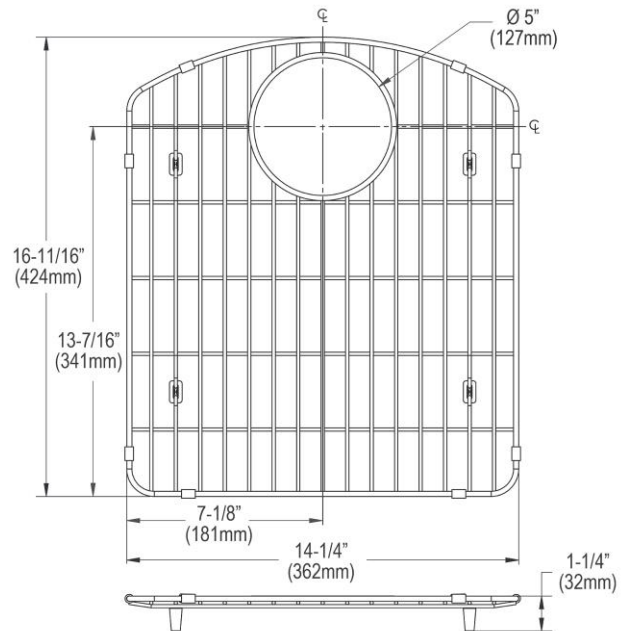

Material:	Stainless Steel
Finish:	Polished Stainless Steel
Dimensions:	15-1/16" x 17-3/16" x 1"
Fits Bowl Size(s):	17-3/16" x 19-5/16"

Special Note: For bowls with rear center drain opening.

AMERICAN PRIDE. A LIFETIME TRADITION.
Like your family, the Elkay family has values and traditions that endure. For almost a century, Elkay has been a family-owned and operated company, providing thousands of jobs that support our families and communities.

[Clean and Care Manual (PDF)](#)

[Clean and Care Manual (PDF)](#)

[Warranty (PDF)](#)