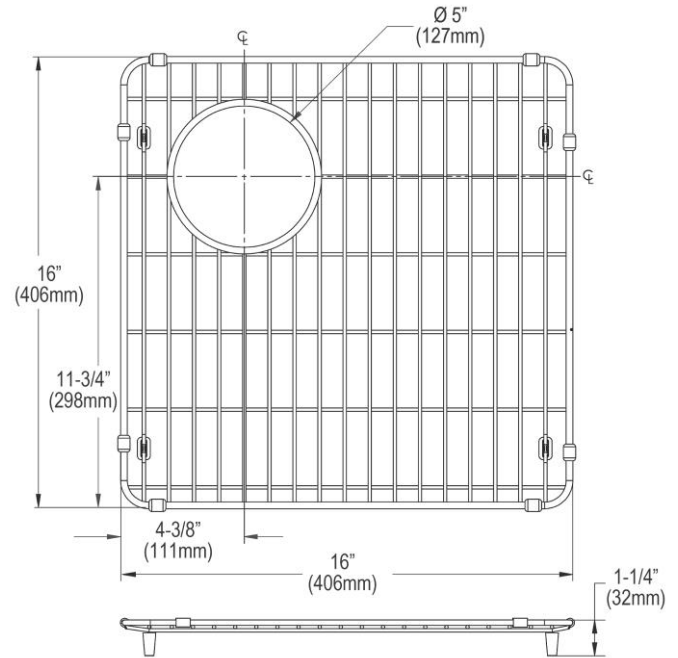

Material:	Stainless Steel
Finish:	Polished Stainless Steel
Dimensions:	16-5/8" x 16-5/8" x 1"
Fits Bowl Size(s):	18-5/16" x 18-1/2"

Special Note: For bowls with rear left drain opening.

AMERICAN PRIDE. A LIFETIME TRADITION.
Like your family, the Elkay family has values and traditions that endure. For almost a century, Elkay has been a family-owned and operated company, providing thousands of jobs that support our families and communities.

[Clean and Care Manual (PDF)](#)

[Clean and Care Manual (PDF)](#)

[Warranty (PDF)](#)