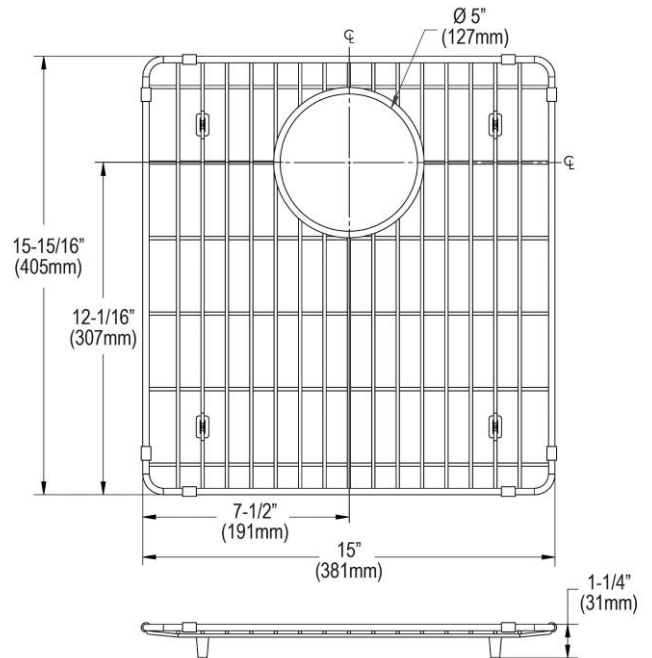

Material:	Stainless Steel
Dimensions:	15" x 15-15/16" x 1-1/4"
Fits Bowl Size(s):	16-1/2" x 16-1/2"

Special Note: For bowls with rear center drain opening.

AMERICAN PRIDE. A LIFETIME TRADITION.
Like your family, the Elkay family has values and traditions that endure. For almost a century, Elkay has been a family-owned and operated company, providing thousands of jobs that support our families and communities.

[Clean and Care Manual (PDF)](#)

[Clean and Care Manual (PDF)](#)

[Warranty (PDF)](#)