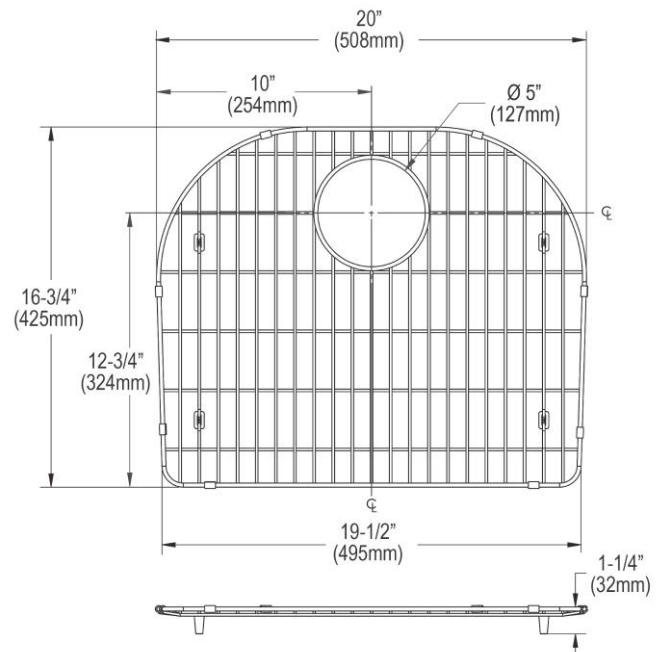

AMERICAN PRIDE. A LIFETIME TRADITION.

Like your family, the Elkay family has values and traditions that endure. For almost a century, Elkay has been a family-owned and operated company, providing thousands of jobs that support our families and communities.

[Clean and Care Manual (PDF)](#)

[Clean and Care Manual (PDF)](#)

[Warranty (PDF)](#)