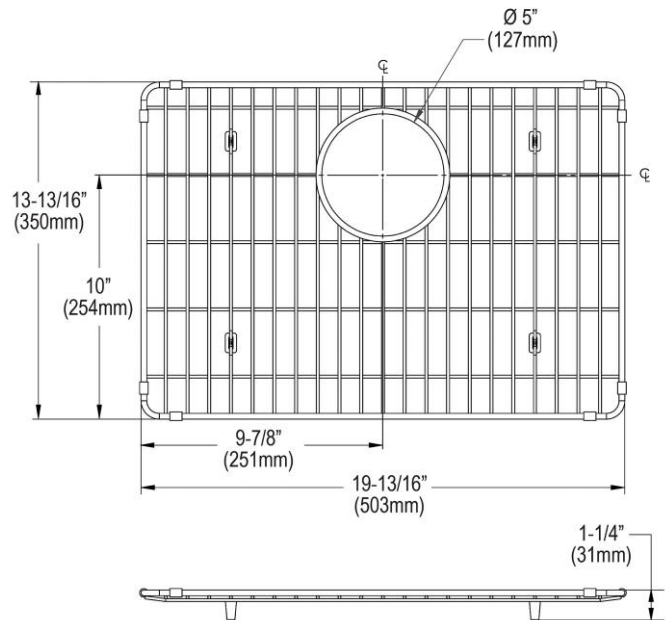

Material:	Stainless Steel
Dimensions:	19-13/16" x 13-13/16" x 1-1/4"
Fits Bowl Size(s):	22-3/8" x 16-3/8"

Special Note: For bowls with rear center drain opening.

AMERICAN PRIDE. A LIFETIME TRADITION.
Like your family, the Elkay family has values and traditions that endure. For almost a century, Elkay has been a family-owned and operated company, providing thousands of jobs that support our families and communities.

[Clean and Care Manual (PDF)](#)

[Clean and Care Manual (PDF)](#)

[Warranty (PDF)](#)