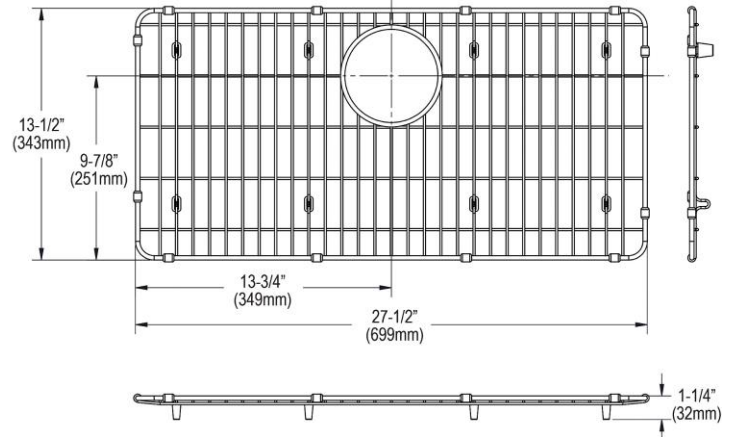

Material:	Stainless Steel
Finish:	Polished Stainless Steel
Dimensions:	27-1/2" x 13-1/2" x 1-1/4"
Fits Bowl Size(s):	30-1/4" x 16-5/16"

Special Note: For bowls with rear center drain opening.

AMERICAN PRIDE. A LIFETIME TRADITION. Like your family, the Elkay family has values and traditions that endure. For almost a century, Elkay has been a family-owned and operated company, providing thousands of jobs that support our families and communities.

[Clean and Care Manual (PDF)](#)

[Clean and Care Manual (PDF)](#)

[Warranty (PDF)](#)