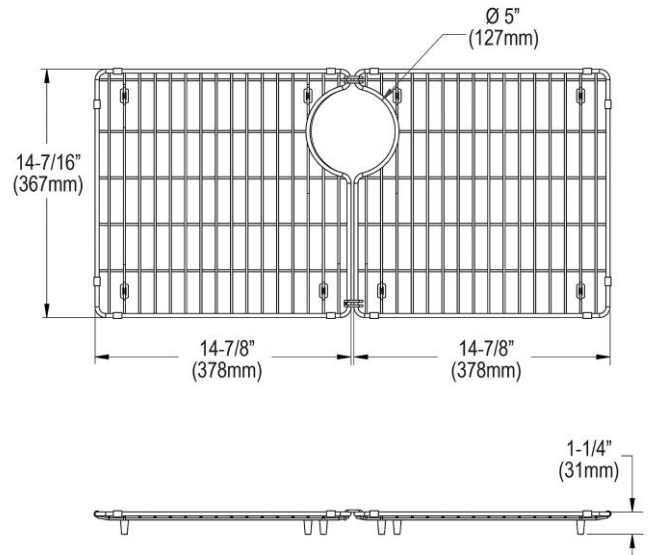

PART: _____ QTY: _____

PROJECT: _____

CONTACT: _____

DATE: _____

NOTES: _____

APPROVAL: _____

In keeping with our policy of continuing product improvement, Elkay reserves the right to change product specifications without notice. Please visit elkay.com for the most current version of Elkay product specification sheets. This specification describes an Elkay product with design, quality, and functional benefits to the user. When making a comparison of other producers' offerings, be certain these features are not overlooked.