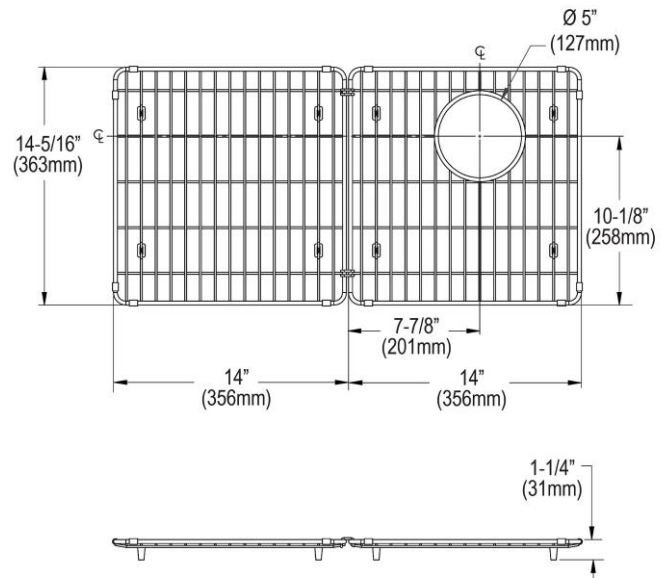

Material:	Stainless Steel
Dimensions:	28-1/4" x 14-5/16" x 1-1/4"
Fits Bowl Size(s):	30-5/16" x 16-13/32"

Special Note: For bowls with rear right drain opening.

AMERICAN PRIDE. A LIFETIME TRADITION.
Like your family, the Elkay family has values and traditions that endure. For almost a century, Elkay has been a family-owned and operated company, providing thousands of jobs that support our families and communities.

[Clean and Care Manual (PDF)](#)
[Clean and Care Manual (PDF)](#)
[Warranty (PDF)](#)