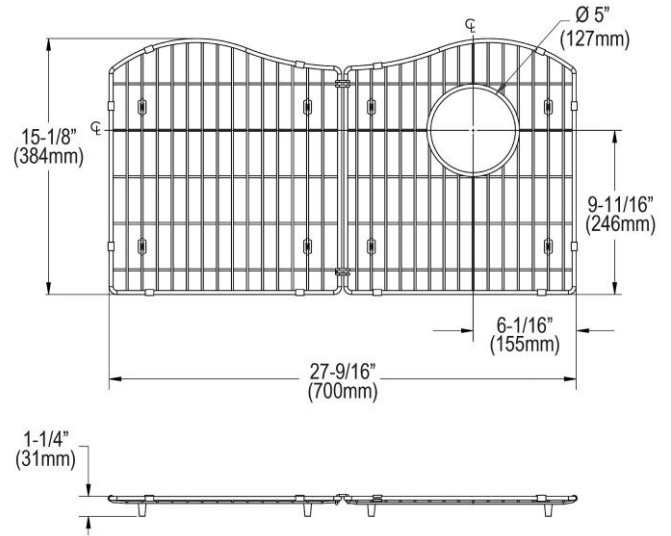

PART: _____ QTY: _____

PROJECT: _____

CONTACT: _____

DATE: _____

NOTES: _____

APPROVAL: _____

In keeping with our policy of continuing product improvement, Elkay reserves the right to change product specifications without notice. Please visit elkay.com for the most current version of Elkay product specification sheets. This specification describes an Elkay product with design, quality, and functional benefits to the user. When making a comparison of other producers' offerings, be certain these features are not overlooked.