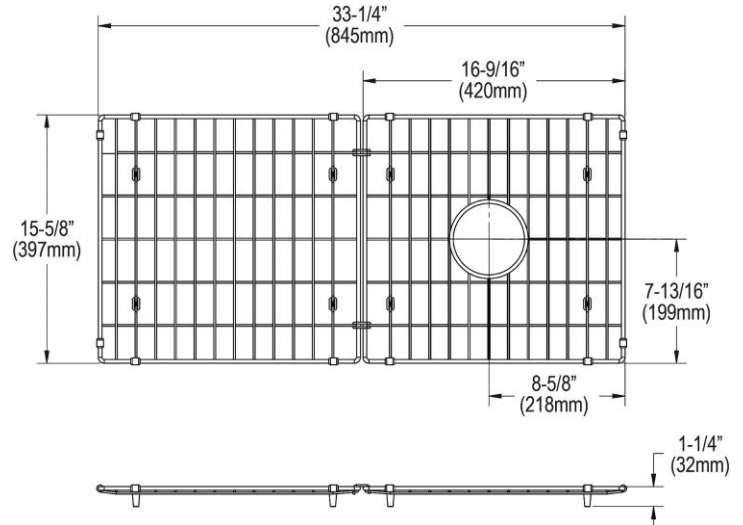

Material:	Stainless Steel
Dimensions:	32-15/16" x 14-7/8" x 1-1/4"
Fits Bowl Size(s):	34.39" x 16.19"

AMERICAN PRIDE. A LIFETIME TRADITION. Like your family, the Elkay family has values and traditions that endure. For almost a century, Elkay has been a family-owned and operated company, providing thousands of jobs that support our families and communities.

[Clean and Care Manual (PDF)](#)

[Clean and Care Manual (PDF)](#)

[Warranty (PDF)](#)