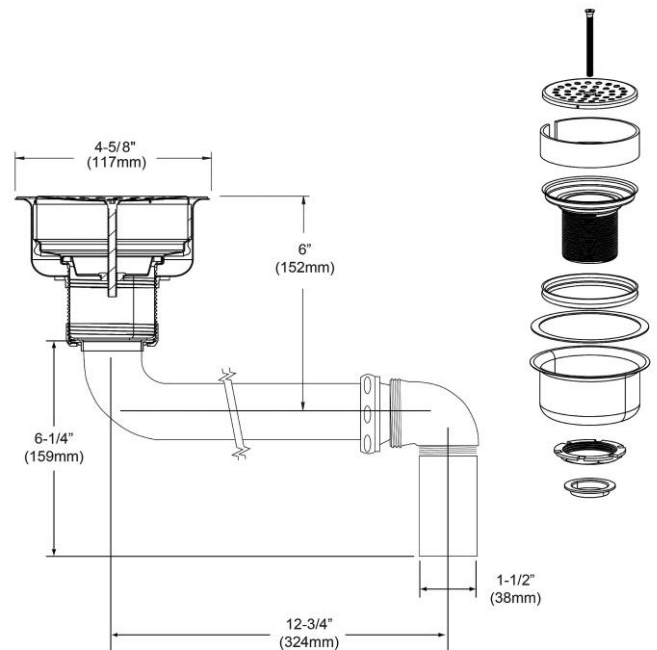

AMERICAN PRIDE. A LIFETIME TRADITION. Like your family, the Elkay family has values and traditions that endure. For almost a century, Elkay has been a family-owned and operated company, providing thousands of jobs that support our families and communities.

Product Compliance: ASME A112.18.2/CSA B125.2

- [Clean and Care Manual (PDF)](#)
- [Installation Instructions (PDF) - 74180147](#)
- [Installation Instructions (PDF) -](#)
- [Garbage Disposer Compatibility Guide](#)