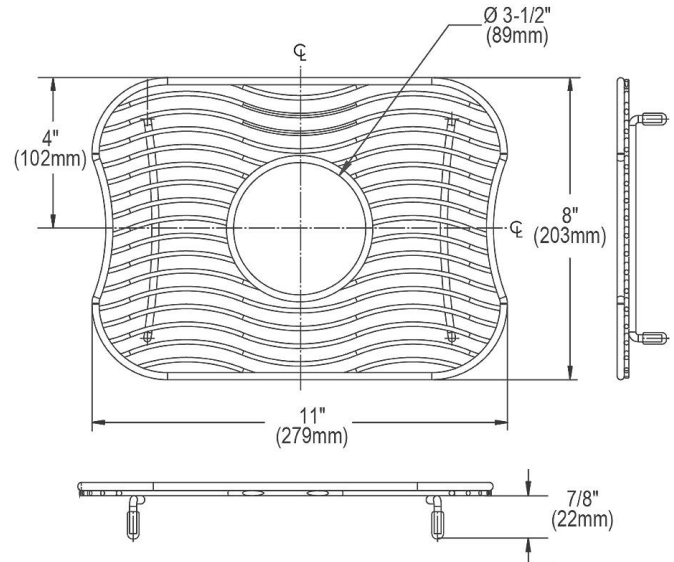

Material:	Stainless Steel
Finish:	Polished Stainless Steel
Dimensions:	11" x 8" x 1"
Fits Bowl Size(s):	12" x 9-1/4" with 2" drain opening

Special Note: For bowls with center drain opening

AMERICAN PRIDE. A LIFETIME TRADITION.
Like your family, the Elkay family has values and traditions that endure. For almost a century, Elkay has been a family-owned and operated company, providing thousands of jobs that support our families and communities.

[Clean and Care Manual (PDF)](#)

[Clean and Care Manual (PDF)](#)

[Warranty (PDF)](#)