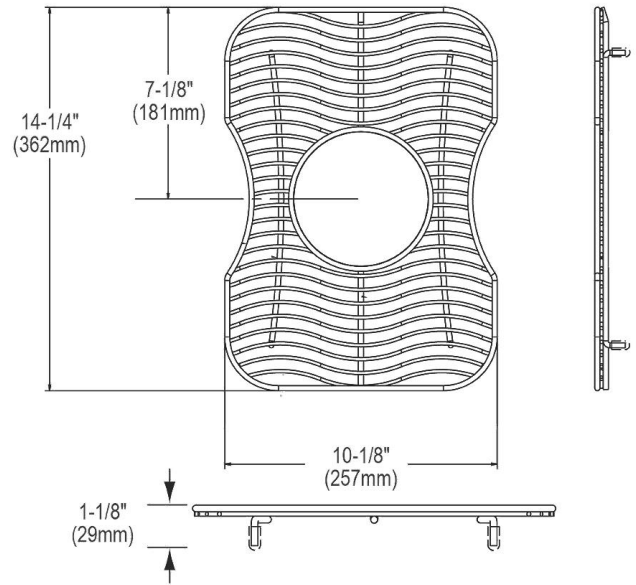

Material:	Stainless Steel
Finish:	Polished Stainless Steel
Dimensions:	10-1/8" x 14-1/4" x 1-1/8"
Fits Bowl Size(s):	12-3/16" x 16-1/2"

Special Note: For bowls with center drain opening.

AMERICAN PRIDE. A LIFETIME TRADITION. Like your family, the Elkay family has values and traditions that endure. For almost a century, Elkay has been a family-owned and operated company, providing thousands of jobs that support our families and communities.

[Clean and Care Manual (PDF)](#)

[Clean and Care Manual (PDF)](#)

[Warranty (PDF)](#)