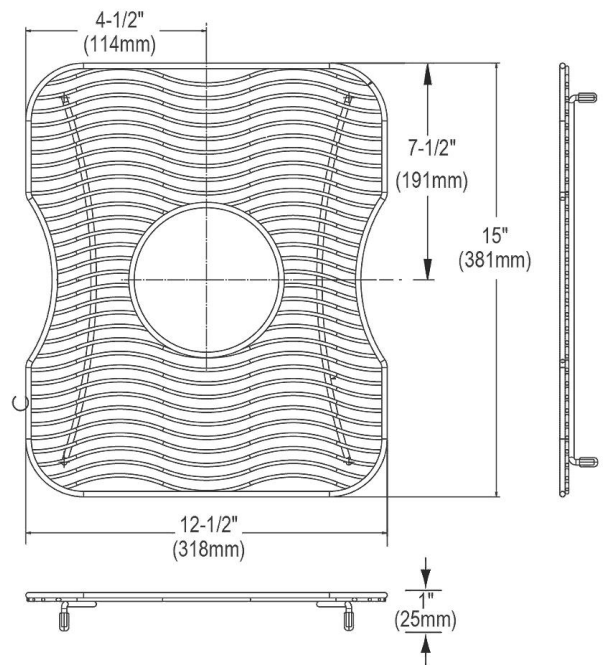

Material:	Stainless Steel
Finish:	Polished Stainless Steel
Dimensions:	12-1/2" x 15" x 1"
Fits Bowl Size(s):	13-1/2" x 16"

Special Note: For bowls with center drain opening

AMERICAN PRIDE. A LIFETIME TRADITION. Like your family, the Elkay family has values and traditions that endure. For almost a century, Elkay has been a family-owned and operated company, providing thousands of jobs that support our families and communities.

[Clean and Care Manual (PDF)](#)

[Clean and Care Manual (PDF)](#)

[Warranty (PDF)](#)