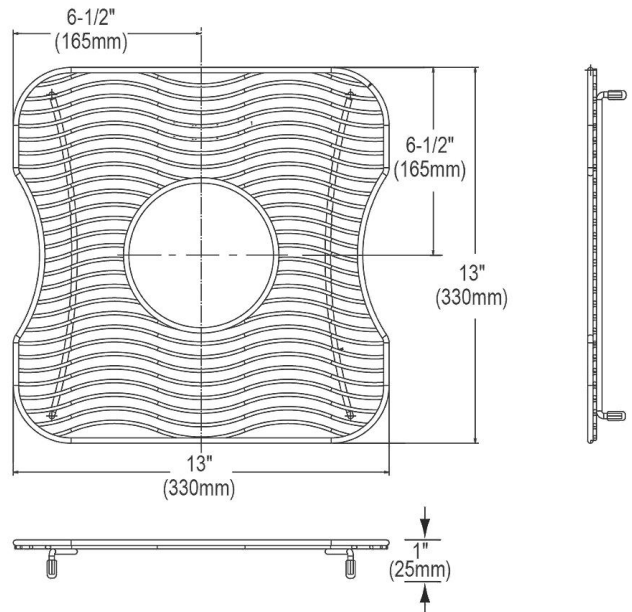

Material:	Stainless Steel
Finish:	Polished Stainless Steel
Dimensions:	13" x 13" x 1"
Fits Bowl Size(s):	14" x 14"

Special Note: For bowls with center drain opening

AMERICAN PRIDE. A LIFETIME TRADITION.
Like your family, the Elkay family has values and traditions that endure. For almost a century, Elkay has been a family-owned and operated company, providing thousands of jobs that support our families and communities.

[Clean and Care Manual (PDF)](#)

[Clean and Care Manual (PDF)](#)

[Warranty (PDF)](#)