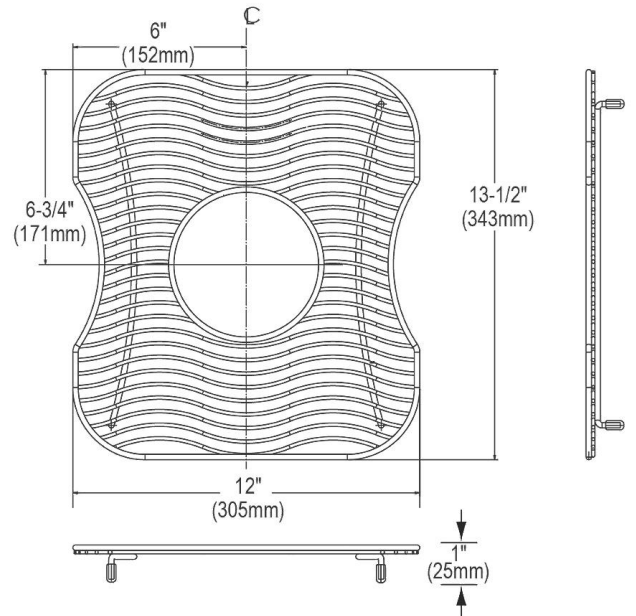

Material:	Stainless Steel
Finish:	Polished Stainless Steel
Dimensions:	12" x 13-1/2" x 1"
Fits Bowl Size(s):	Fits select bowl size: 14" x 15-3/4"

Special Note: For bowls with center drain opening.

AMERICAN PRIDE. A LIFETIME TRADITION.
Like your family, the Elkay family has values and traditions that endure. For almost a century, Elkay has been a family-owned and operated company, providing thousands of jobs that support our families and communities.

[Clean and Care Manual (PDF)](#)

[Clean and Care Manual (PDF)](#)

[Warranty (PDF)](#)