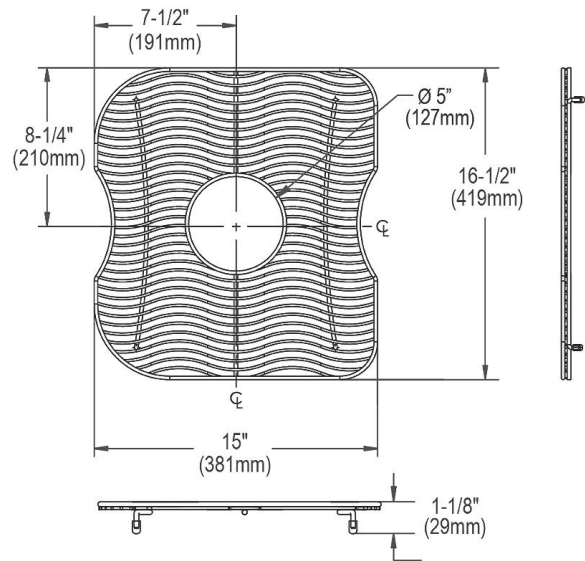

Material:	Stainless Steel
Finish:	Polished Stainless Steel
Dimensions:	15" x 16-1/2" x 1-1/8"
Fits Bowl Size(s):	17" x 18-9/16"

Special Note: For bowls with center drain opening.

AMERICAN PRIDE. A LIFETIME TRADITION. Like your family, the Elkay family has values and traditions that endure. For almost a century, Elkay has been a family-owned and operated company, providing thousands of jobs that support our families and communities.

[Clean and Care Manual (PDF)](#)

[Clean and Care Manual (PDF)](#)

[Warranty (PDF)](#)