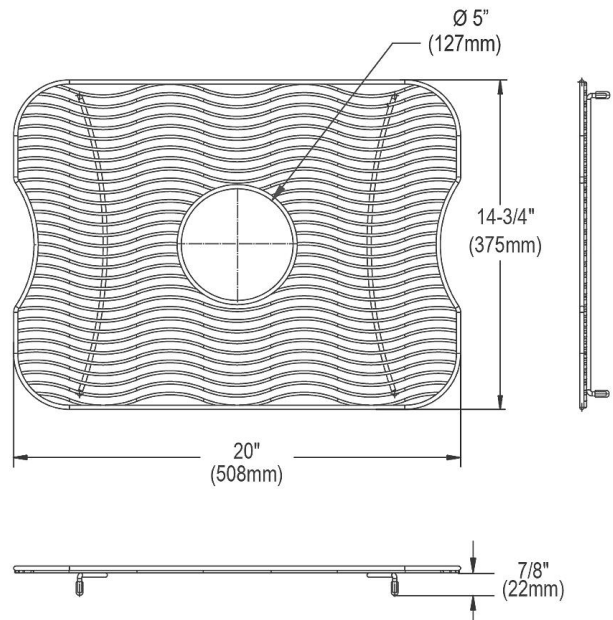

Material:	Stainless Steel
Finish:	Polished Stainless Steel
Dimensions:	20" x 14-3/4" x 1"
Fits Bowl Size(s):	Fits select bowl size: 21" x 15-3/4" and 22" x 16"

Special Note: For bowls with center drain opening

AMERICAN PRIDE. A LIFETIME TRADITION. Like your family, the Elkay family has values and traditions that endure. For almost a century, Elkay has been a family-owned and operated company, providing thousands of jobs that support our families and communities.

[Clean and Care Manual (PDF)](#)
[Clean and Care Manual (PDF)](#)
[Warranty (PDF)](#)