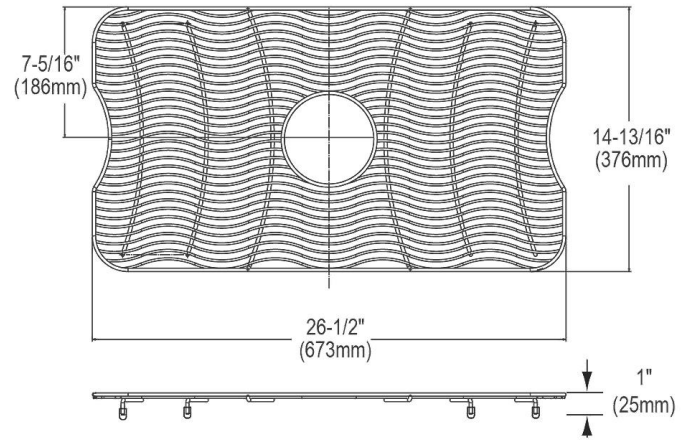

Material:	Stainless Steel
Finish:	Polished Stainless Steel
Dimensions:	26-1/2" x 14-13/16" x 1"
Fits Bowl Size(s):	28" x 16"

Special Note: For bowls with center drain opening

AMERICAN PRIDE. A LIFETIME TRADITION.
Like your family, the Elkay family has values and traditions that endure. For almost a century, Elkay has been a family-owned and operated company, providing thousands of jobs that support our families and communities.

[Clean and Care Manual (PDF)](#)

[Clean and Care Manual (PDF)](#)

[Warranty (PDF)](#)