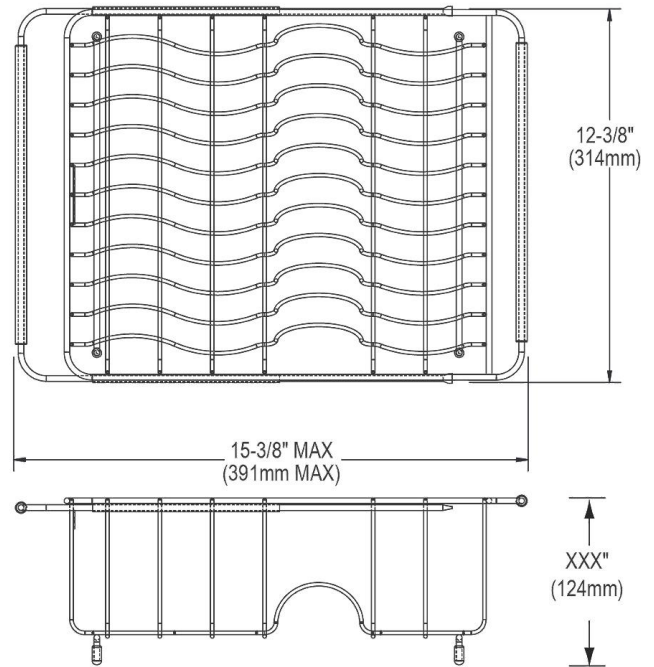

Material:	Stainless Steel
Finish:	Polished Stainless Steel
Dimensions:	15-3/8" x 12-3/8" x 5-7/16"
Fits Bowl Size(s):	13-1/2" x 15" to 20" x 18"

AMERICAN PRIDE. A LIFETIME TRADITION.
Like your family, the Elkay family has values and traditions that endure. For almost a century, Elkay has been a family-owned and operated company, providing thousands of jobs that support our families and communities.

- [Clean and Care Manual (PDF)](#)
- [Clean and Care Manual (PDF)](#)
- [Warranty (PDF)](#)