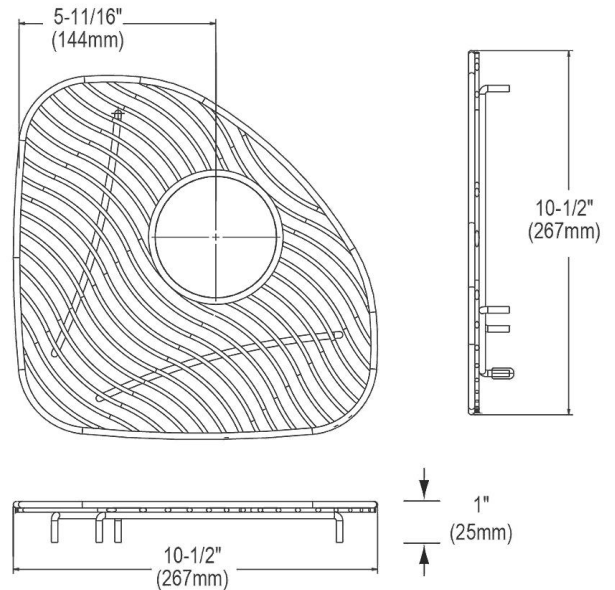

Material:	Stainless Steel
Finish:	Polished Stainless Steel
Dimensions:	10-1/2" x 10-1/2" x 1"
Fits Bowl Size(s):	11-1/2" x 11-1/2" with 2" drain opening

AMERICAN PRIDE. A LIFETIME TRADITION.
Like your family, the Elkay family has values and traditions that endure. For almost a century, Elkay has been a family-owned and operated company, providing thousands of jobs that support our families and communities.

[Clean and Care Manual (PDF)](#)
[Clean and Care Manual (PDF)](#)
[Warranty (PDF)](#)