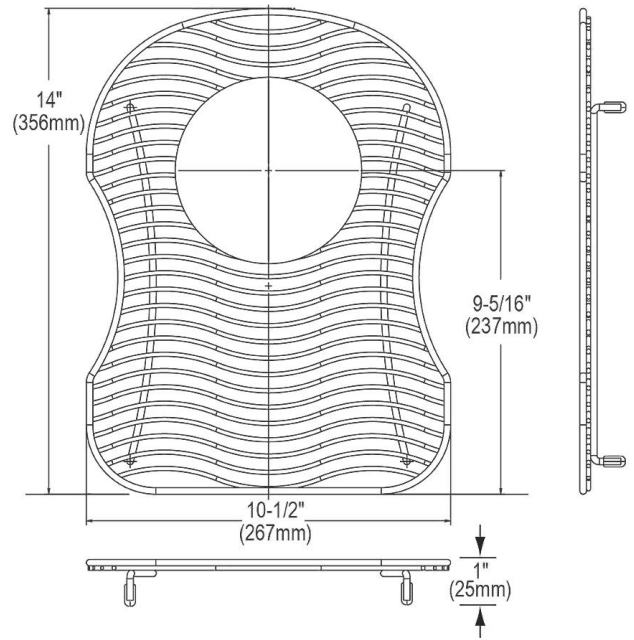

Material:	Stainless Steel
Finish:	Polished Stainless Steel
Dimensions:	14" x 10-1/2" x 1"
Fits Bowl Size(s):	Fits bowl size: 11-1/2" x 15"

Special Note: For bowls with rear center drain opening.

AMERICAN PRIDE. A LIFETIME TRADITION.
Like your family, the Elkay family has values and traditions that endure. For almost a century, Elkay has been a family-owned and operated company, providing thousands of jobs that support our families and communities.

[Clean and Care Manual (PDF)](#)

[Clean and Care Manual (PDF)](#)

[Warranty (PDF)](#)