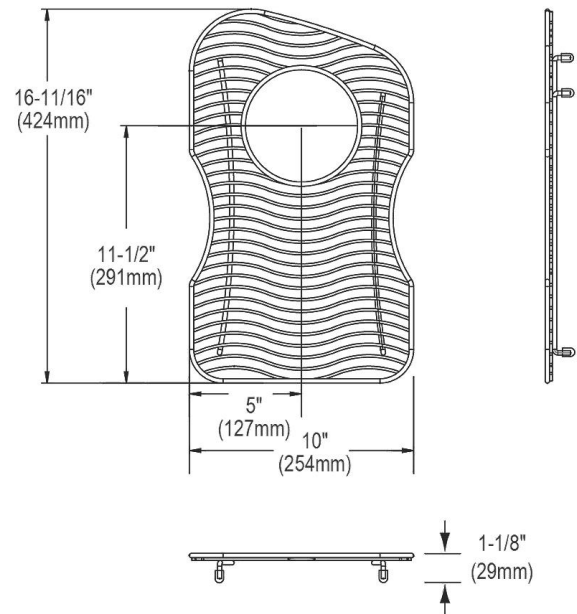

Material:	Stainless Steel
Finish:	Polished Stainless Steel
Dimensions:	10" x 16-11/16" x 1-1/8"
Fits Bowl Size(s):	11" x 17-11/16"

Special Note: For bowls with rear center drain opening.

AMERICAN PRIDE. A LIFETIME TRADITION. Like your family, the Elkay family has values and traditions that endure. For almost a century, Elkay has been a family-owned and operated company, providing thousands of jobs that support our families and communities.

[Clean and Care Manual (PDF)](#)

[Clean and Care Manual (PDF)](#)

[Warranty (PDF)](#)