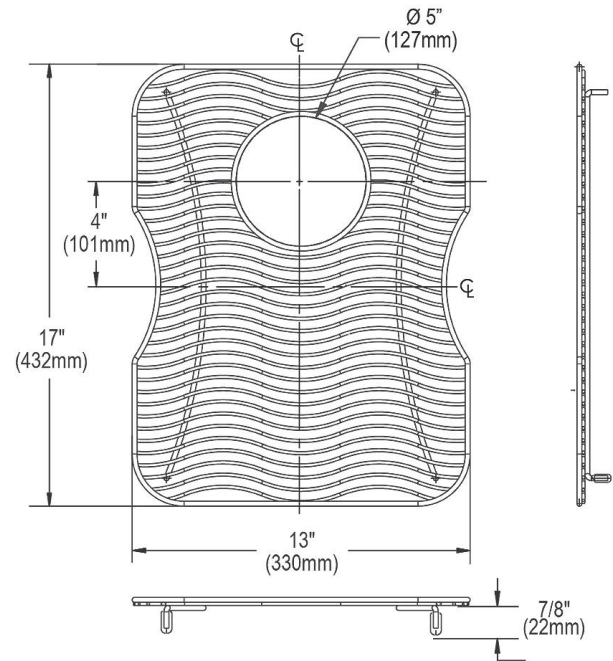

Material:	Stainless Steel
Finish:	Polished Stainless Steel
Dimensions:	13" x 17" x 1"
Fits Bowl Size(s):	14" x 18"

Special Note: For bowls with rear center drain opening.

A Century of Tradition and Quality.

For more than 100 years, Elkay has been making innovative products and providing exceptional customer care. We take pride in offering plumbing products that make life easier, inspire change and leave the world a better place.

[Clean and Care Manual (PDF)](#)

[Clean and Care Manual (PDF)](#)

[Warranty (PDF)](#)