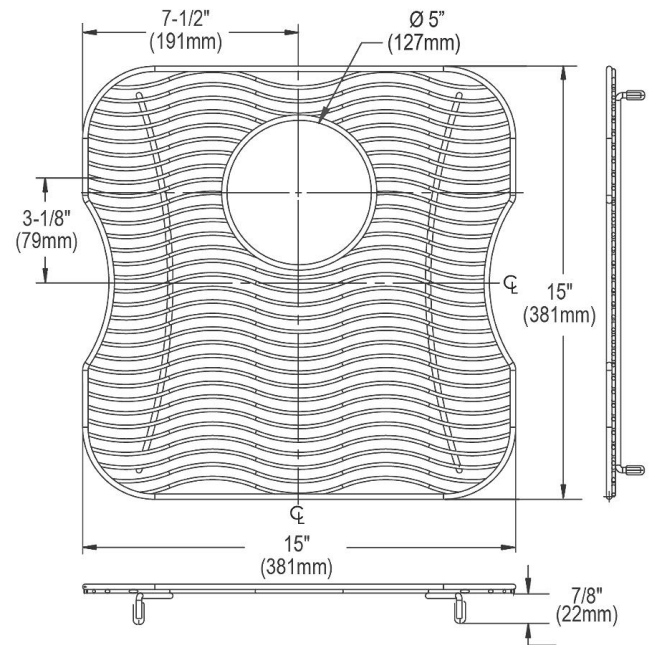

Material:	Stainless Steel
Finish:	Polished Stainless Steel
Dimensions:	15" x 15" x 1"
Fits Bowl Size(s):	16" x 16"

Special Note: For bowls with rear center drain opening.

A Century of Tradition and Quality.

For more than 100 years, Elkay has been making innovative products and providing exceptional customer care. We take pride in offering plumbing products that make life easier, inspire change and leave the world a better place.

[Clean and Care Manual (PDF)](#)

[Clean and Care Manual (PDF)](#)

[Warranty (PDF)](#)