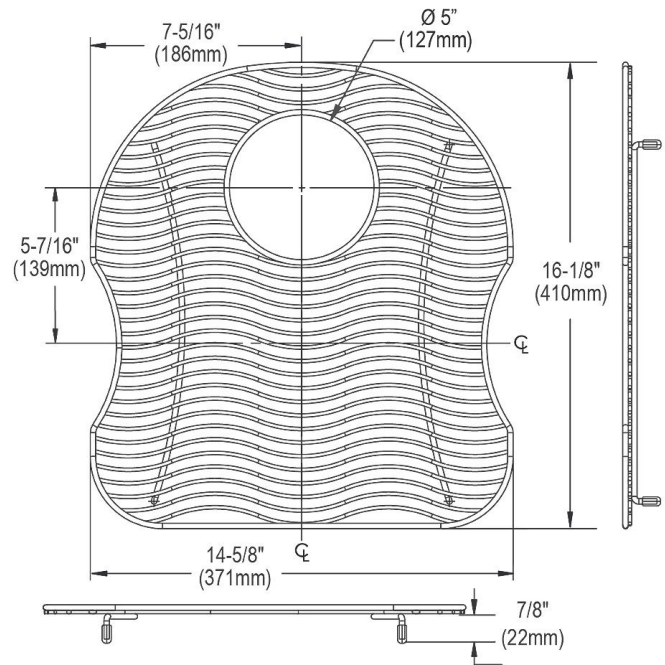

Material:	Stainless Steel
Finish:	Polished Stainless Steel
Dimensions:	14-5/8" x 16-1/8" x 1"
Fits Bowl Size(s):	Fits bowl size: 16" x 17-1/2"

Special Note: For bowls with rear center drain opening.

A Century of Tradition and Quality.

For more than 100 years, Elkay has been making innovative products and providing exceptional customer care. We take pride in offering plumbing products that make life easier, inspire change and leave the world a better place.

[Clean and Care Manual (PDF)](#)

[Clean and Care Manual (PDF)](#)

[Warranty (PDF)](#)