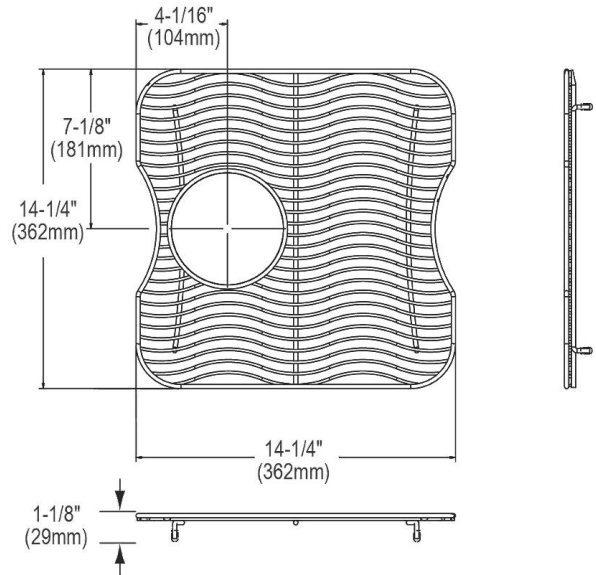

PART: _____ QTY: _____

PROJECT: _____

CONTACT: _____

DATE: _____

NOTES: _____

APPROVAL: _____

In keeping with our policy of continuing product improvement, Elkay reserves the right to change product specifications without notice. Please visit elkay.com for the most current version of Elkay product specification sheets. This specification describes an Elkay product with design, quality, and functional benefits to the user. When making a comparison of other producers' offerings, be certain these features are not overlooked.