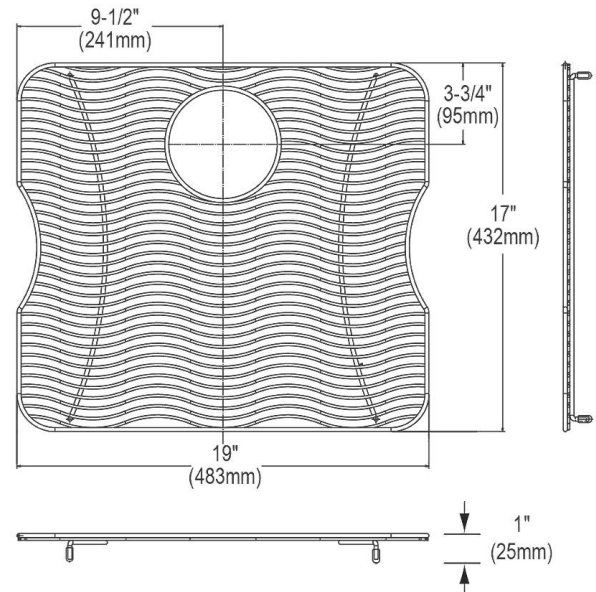

PART: _____ QTY: _____

PROJECT: _____

CONTACT: _____

DATE: _____

NOTES: _____

APPROVAL: _____

In keeping with our policy of continuing product improvement, Elkay reserves the right to change product specifications without notice. Please visit elkay.com for the most current version of Elkay product specification sheets. This specification describes an Elkay product with design, quality, and functional benefits to the user. When making a comparison of other producers' offerings, be certain these features are not overlooked.