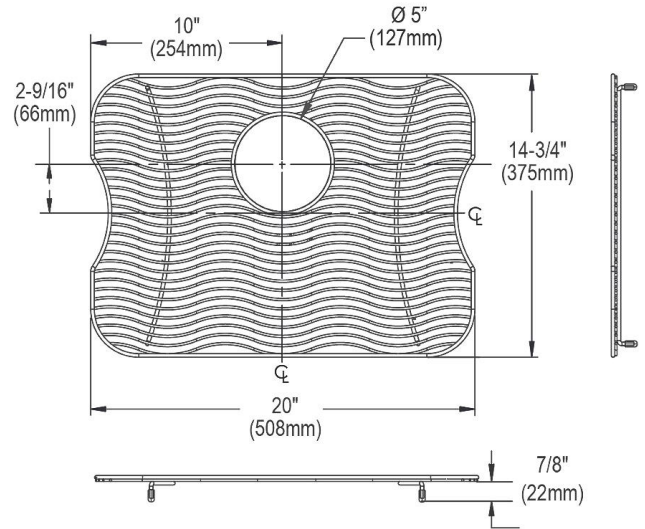

Material:	Stainless Steel
Finish:	Polished Stainless Steel
Dimensions:	20" x 14-3/4" x 1"
Fits Bowl Size(s):	Fits select bowl size: 21" x 15-3/4"

Special Note: For bowls with rear center drain opening.

A Century of Tradition and Quality.

For more than 100 years, Elkay has been making innovative products and providing exceptional customer care. We take pride in offering plumbing products that make life easier, inspire change and leave the world a better place.

[Clean and Care Manual (PDF)](#)

[Clean and Care Manual (PDF)](#)

[Warranty (PDF)](#)