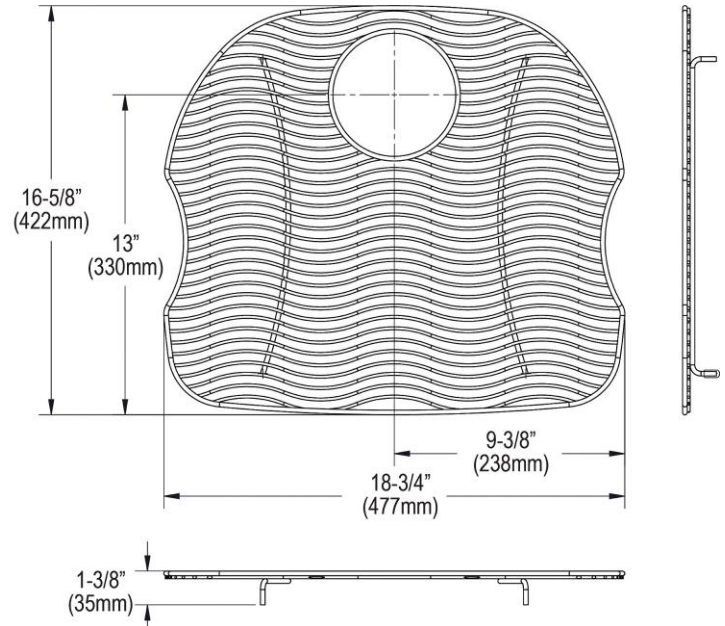

A Century of Tradition and Quality.

For more than 100 years, Elkay has been making innovative products and providing exceptional customer care. We take pride in offering plumbing products that make life easier, inspire change and leave the world a better place.

[Clean and Care Manual (PDF)](#)

[Clean and Care Manual (PDF)](#)

[Warranty (PDF)](#)