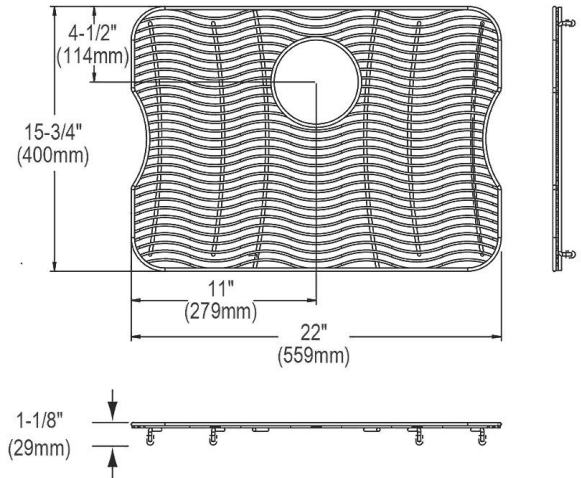

A Century of Tradition and Quality.

For more than 100 years, Elkay has been making innovative products and providing exceptional customer care. We take pride in offering plumbing products that make life easier, inspire change and leave the world a better place.

[Clean and Care Manual (PDF)](#)

[Clean and Care Manual (PDF)](#)

[Warranty (PDF)](#)