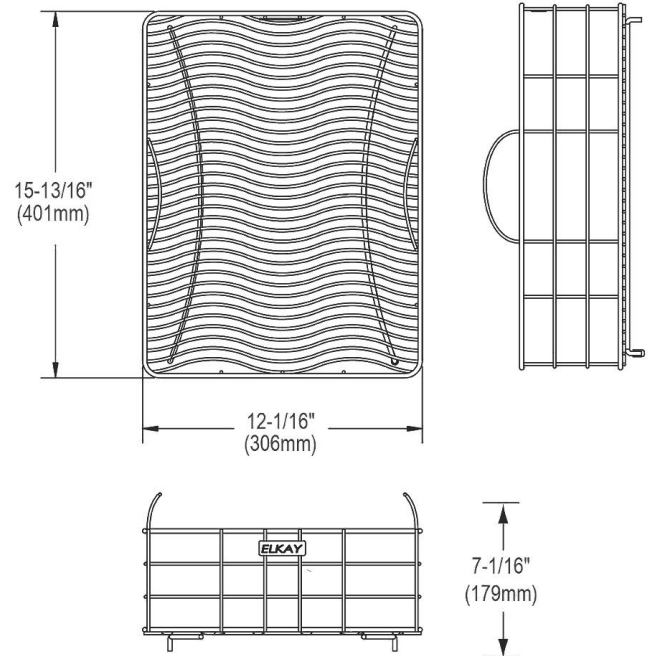

Material:	Stainless Steel
Finish:	Polished Stainless Steel
Dimensions:	12-1/16" x 15-13/16" x 7-1/16"
Fits Bowl Size(s):	15-1/8" x 18-1/8"

A Century of Tradition and Quality. For more than 100 years, Elkay has been making innovative products and providing exceptional customer care. We take pride in offering plumbing products that make life easier, inspire change and leave the world a better place.

- [Clean and Care Manual (PDF)](#)
- [Clean and Care Manual (PDF)](#)
- [Warranty (PDF)](#)