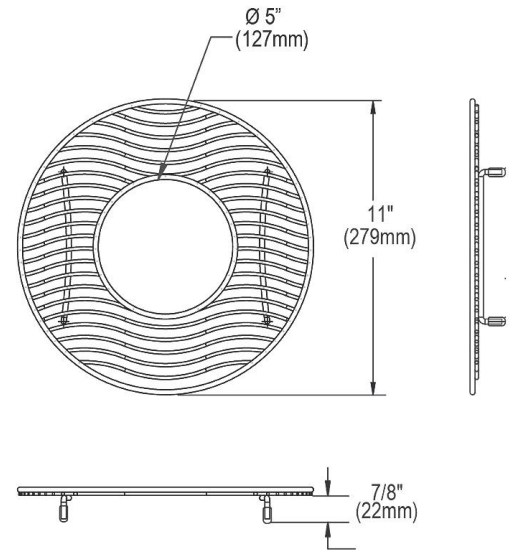

PART: _____ QTY: _____

PROJECT: _____

CONTACT: _____

DATE: _____

NOTES: _____

APPROVAL: _____

In keeping with our policy of continuing product improvement, Elkay reserves the right to change product specifications without notice. Please visit elkay.com for the most current version of Elkay product specification sheets. This specification describes an Elkay product with design, quality, and functional benefits to the user. When making a comparison of other producers' offerings, be certain these features are not overlooked.